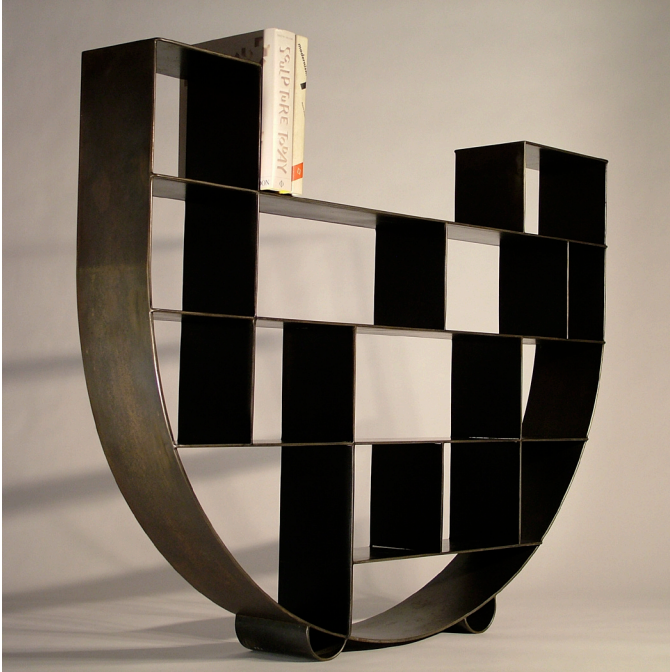

U-Shelf

Steel Shelf / Entertainment Center

Own your studio apartment with this sculptural element that demands the attention of your micro audio gear, television, tchotchkes, books and more.

Features

- Solid welded steel construction
- Hand patina finish
- Clear satin lacquer protective topcoat
- Can accommodate a flat screen television 30" wide (horizontal)

U-Shelf	Price:7,500.00 USD	Lead time: 30-60 days
Dimensions: 43" x 55-1/2" x 8-1/2"	Materials: steel	Made in Brooklyn, USA
Available Finishes: , ■ Blackened Steel		
Notes:		