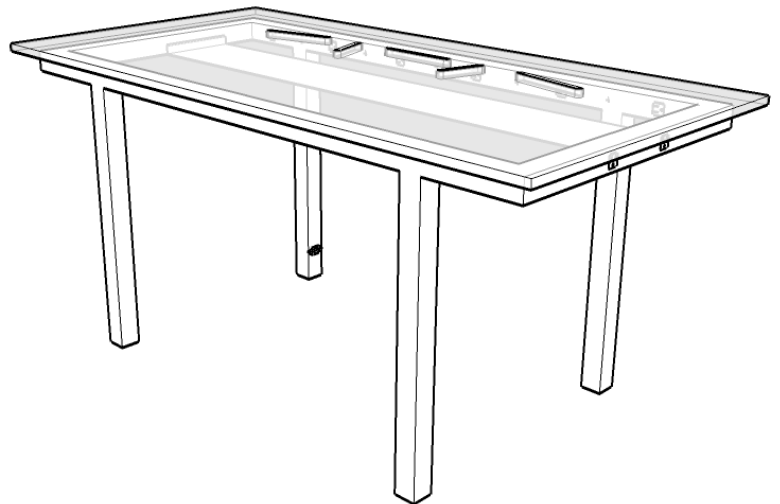

SideWired Desk

Fast & Easy, clutter free wired workstation.

The Wired concept came out of a desire to organize all the visual madness of cords, wall warts, and power bricks sprouting out of laptops, monitors, hard drives and speakers. “Why can’t I just plug this into my desk?” The design challenge was to make a great looking desk, incorporate a hidden cable management system and power source as well as making it fast and easy to get at the cable ends to rearrange things as the situation arises.

Features

- Total Cable management
- Versatile cable pass through grommets
- Laptop / Monitor oriented operation
- Open Design
- Solid welded steel construction
- Durable finish
- North American business machine (NABM) power cord input.
- 8 grounded receptacles
- 15 amp circuit breaker overload protection
- Hinged cable management tray makes quick and easy setups
- Adjustable leveling feet

SideWired Desk	Price: \$7,500.00 USD	Lead time: 30-60 days
Dimensions: 60" x 28" x 28.5"	Materials: steel, low-iron glass	Made in Brooklyn, USA
Available Finishes: ■ Red, ■ Orange, ■ Yellow, ■ Blue, ■ Raw Steel, ■ Blackened Steel, Custom available		
Tops: <input type="checkbox"/> Wood, <input type="checkbox"/> Marble, <input type="checkbox"/> Glass, <input type="checkbox"/> custom grommet patterns available immediately upon request		
Notes:		