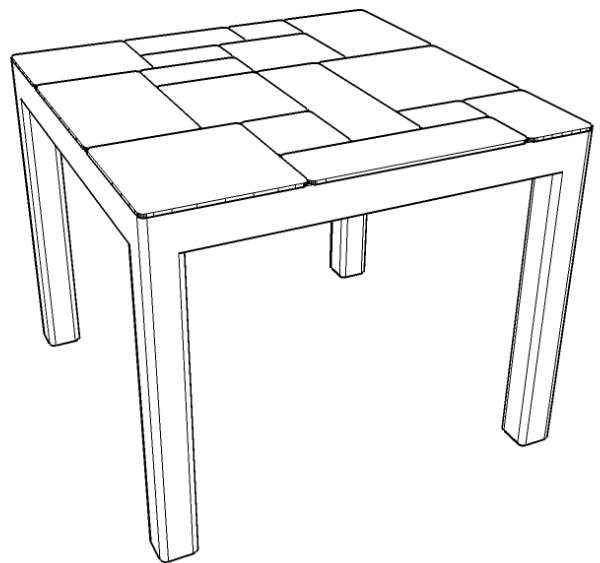

Puzzle Table

Substantial Steel Table with Unique Puzzle Motif

The ancient art of slate arrangement meets metal. You've never enjoyed asymmetry as much until you sit at this hand made steel breakfast table. Made entirely of steel with a hand patina finish this is one bossy table. One of a kind.

Features

- Solid all-steel construction
- Removable top
- Adjustable leveling feet
- Hand patina finish
- Clear satin lacquer protective topcoat

Puzzle Table	Price: \$8,500.00 USD	Lead time: 30-60 days
Dimensions: 36" x 36" x 29-1/2"	Materials: steel, hardware	Made in Brooklyn, USA
Available Finishes <input type="checkbox"/> Raw Steel, <input checked="" type="checkbox"/> Blackened Steel		
Notes:		